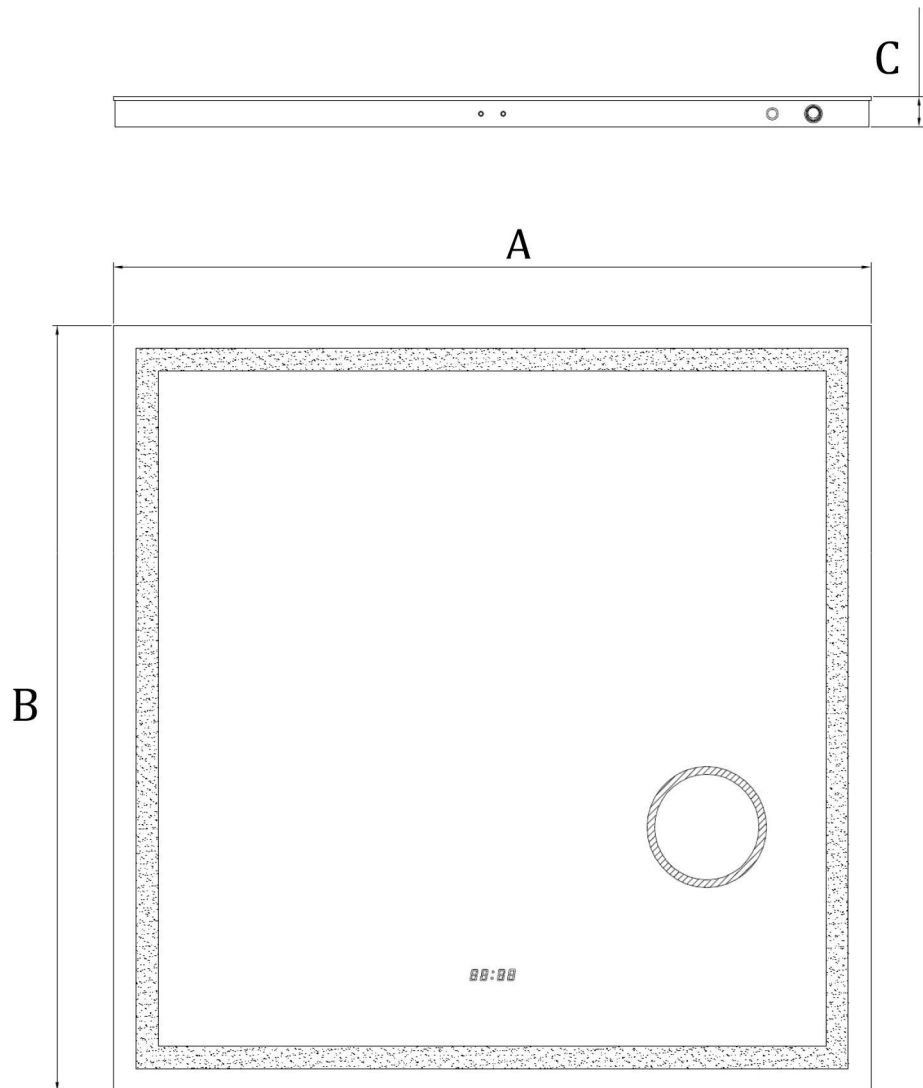

Model #	A	B	C	Brightness (Lumen)	Power Consumption (Watt)
L63434040-1	40	40	1 5/8	2490	41