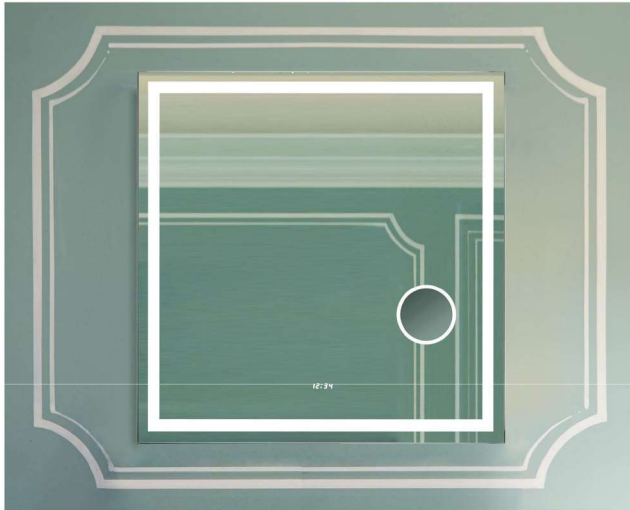

Model: L63434040-1

FEATURES

- Energy Efficient and Long Lasting LED Lighting
- Built-in 5.5" Dia. LED Lit Magnifier with 3x Magnification
- Digital Clock Display
- Rocker Switch for Added Convenience
- Durable Aluminum Frame with Steel Back Panel

LIGHTING

- LED (Light-Emitting Diode)
- Average Bulb Life of 50,000 hours
- Dimmable
- Color Temperature: 6000K (Daylight)
- Brightness: see page 2
- Power Consumption: see page 2

SAFETY

- Safety Backed Mirror
- IP44 Rated